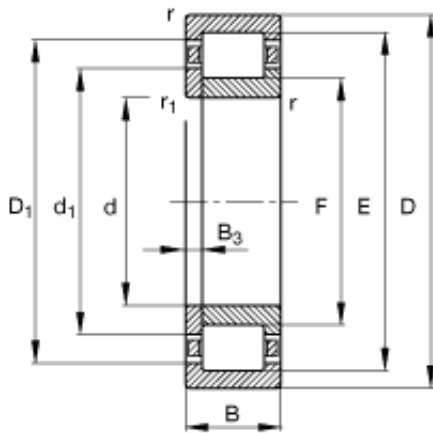

FBY BEARING-MALAYSIA LIMITED

55 mm x 120 mm x 29 mm FAG NUP311-E-TVP2 Cylindrical Roller Bearings

Bearing No. NUP311-E-TVP2

NUP311-E-TVP2 Bearing 2D drawings and 3D CAD models

Size	55x120x29 mm
Bore Diameter	55 mm
Outer Diameter	120 mm
Width	29 mm
d	55 mm
D	120 mm
B	29 mm
B ₃	5 mm
D ₁	101,4 mm
D _{a max}	109 mm
d ₁	77,5 mm
d _{a min}	66 mm
d _{c min}	80 mm
E	106,5 mm
F	70,5 mm
r _{1 min}	2 mm
r _{a max}	2 mm
r _{min}	2 mm
m	1,54 kg / Weight
C _r	159000 N / Dynamic load rating (radial)
C _{0r}	139000 N / Static load rating (radial)
n _G	7000 1/min / Limiting speed