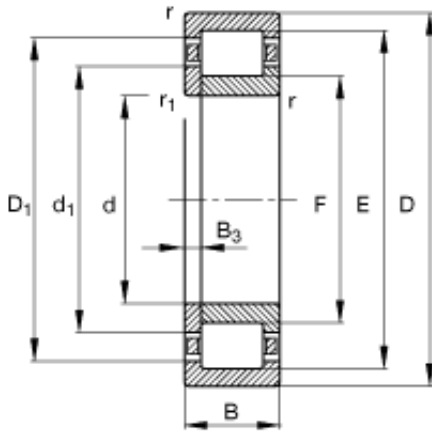

FBY BEARING-MALAYSIA LIMITED

100 mm x 215 mm x 73 mm FAG NUP2320-E-TVP2 Cylindrical Roller Bearings

Bearing No. NUP2320-E-TVP2

NUP2320-E-TVP2 Bearing 2D drawings and 3D CAD models

Size	100x215x73 mm
Bore Diameter	100 mm
Outer Diameter	215 mm
Width	73 mm
d	100 mm
D	215 mm
B	73 mm
B ₃	10,5 mm
D ₁	182 mm
D _{a max}	201 mm
d ₁	139,4 mm
d _{a min}	114 mm
d _{c min}	143 mm
E	191,5 mm
F	127,5 mm
r _{1 min}	3 mm
r _{a max}	2,5 mm
r _{min}	3 mm
m	12,5 kg / Weight
C _r	680000 N / Dynamic load rating (radial)
C _{0r}	720000 N / Static load rating (radial)
n _G	3700 1/min / Limiting speed